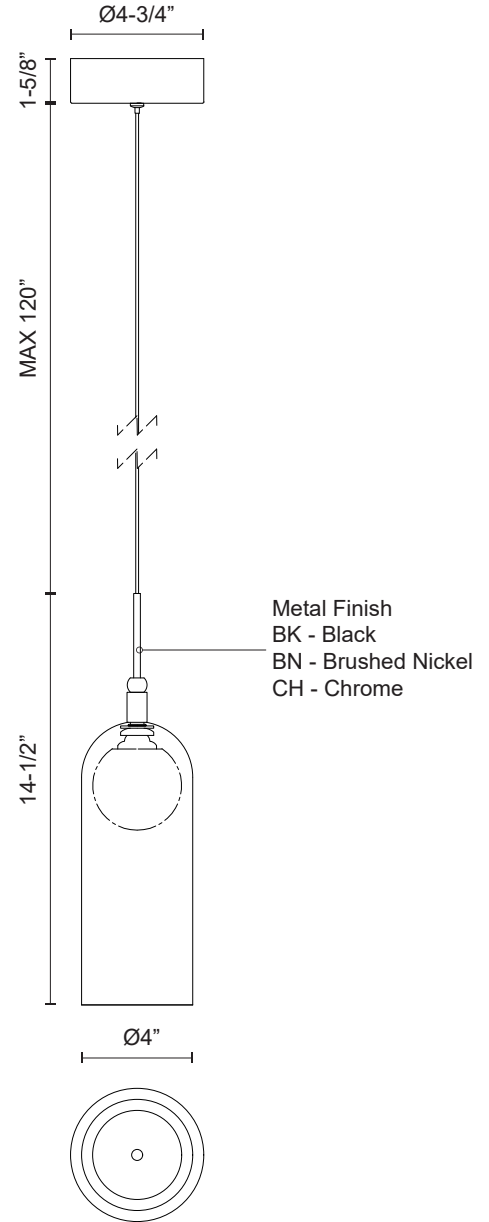

STYLO PD19804-UNV

PENDANTS

PROJECT

PD19804-BN-UNV
Brushed Nickel

PD19804-BK-UNV
Black

PD19804-CH-UNV
Chrome

SPECIFICATION DETAILS

Fixture Dimensions	D4" x H14-1/2"
Light Source	LED with DC Driver
Wattage	8W
Total Lumens	600lm
Delivered Lumens	BK-521lm; BN-530lm*; CH-530lm*;
Voltage	120-277V
Color Temperature	3000K
CRI (Ra)	90CRI
Optional Color Temps	2700K - 5000K Available, Minimum Order Quantities Apply
LED Rated Life	50,000 hours
Dimming	100% - 10%, TRIAC or ELV Dimmer (Not Included)
Shade Details	Clear Glass Shade
Glass Details	Opal Glass
Adjustable	Yes
Wire Length	120" Max
Wire Type	BK - Black SSL Wire; BN, CH - Clear SSL Wire;
Minimum Hang Height	20"
Sloped Ceiling Adaptable	Yes
Location	Dry
CEC Title 24 JA8	Yes, JA8-2022
Canopy Dimensions	D4-3/4" x H1-5/8"
Paint Finish	BK01; BN01; CH01;
Material	Aluminum + Glass
Illumination Direction	Omni-directional

* For custom options, consult factory for details.

* For warranty information, please visit www.kuzcolighting.com/warranty

DESCRIPTION

Clear glass cylindrical shade rests on opal acrylic diffuser globe. Brushed plated finishes or satin coating. Down light. Custom options available.