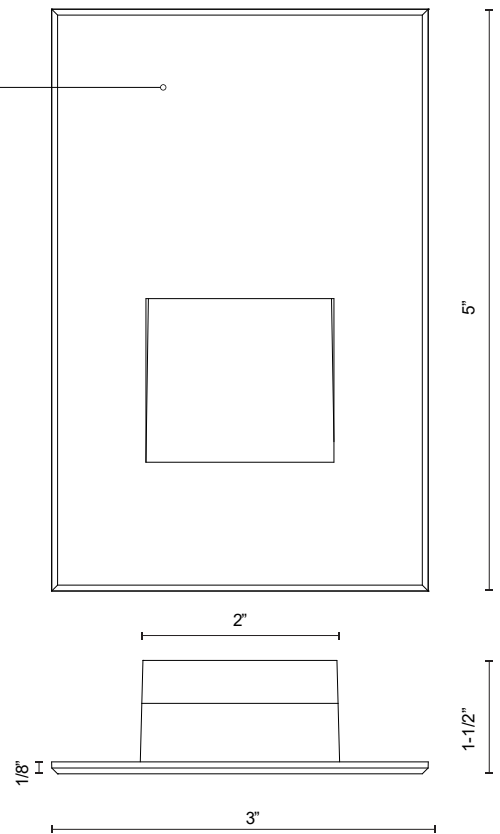

SONIC
ER3005
STEP LIGHTS

PROJECT

DESCRIPTION

A vertical rectangle-shaped recessed light in matte black, white powder or brushed nickel finish. The optically designed light control of Sonic's die cast Aluminum housing fully conceals the source. Ideal for step or courtesy light use. This fixture is rated for outdoor use but there is no reason it cannot be utilized indoors too. Only fits into a single gang box.

Metal Finish
BK - Black
BN - Brushed Nickel
BZ - Bronze
ES - Espresso
WH - White
GY - Gray
ST - Stainless Steel

SPECIFICATION DETAILS

Fixture Dimensions	W3" x H5" x E1-1/2"
Light Source	AC LED Module
Wattage	4W
Total Lumens	250lm
Delivered Lumens	BK-23lm; ST-48lm; WH-66lm;
Voltage	120V
Color Temperature	3000K
CRI (Ra)	90CRI
Optional Color Temps	2700K - 5000K Available, Minimum Order Quantities Apply
LED Rated Life	50,000 hours
Dimming	100% - 10%, ELV Dimmer (Not Included)
Glass Details	Clear Glass
ADA Compliant	Yes
Location	Wet
Illumination Direction	Downlight
Paint Finish	BK02; BN01; GY01; WH02;