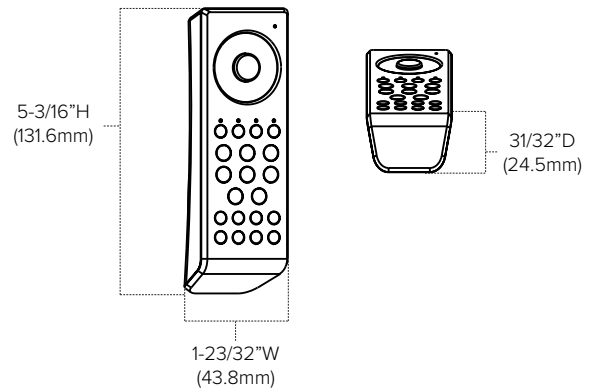

PROJECT: TYPE:

LOCATION: CAT:

Description

Trulux RF RGB/RGB+WW hand-held remote control for RGB/RGB+WW light control; 1-8 zone operation and 10 preset levels.

Features

- Ultra sensitive color adjustment wheel
- Full range dimming
- 8 dedicated zone selection
- 10 auto effect presets with adjustable speed
- Includes convenient wall caddy
- Pair multiple receivers to a single control
- RF signal (up to 65 feet)
- Battery powered (3 x AAA)
- Requires Trulux receiver for install

Mounting

Hand-held remote includes wall-mount caddy

Applications

Dimming, CCT, scene control, and zone control for RGB/RGB+WW

Warranty

5 years

Technical Information

Voltage	4.5V DC Operation voltage (battery operated)
Battery Type	(3) AAA (not included)
Frequency	916.5MHz RF wireless
Operating	0° - 40°C
Relative Hu-	8% - 80%
Rating	FCC Compliant, RoHS Compliant, dry location

Dimensions

Required Receivers

Part Number	Description	Application	Input	Current	Output	Listing	Dimensions
REC-5A-4Z	Trulux RF Constant Voltage Receiver	Dry location	12-36V DC	4x5A	4x(60-180)W	RoHS	7-1/16" x 1-13/16" x 6-23/32" (178.9mm x 45.5mm x 18.6mm)