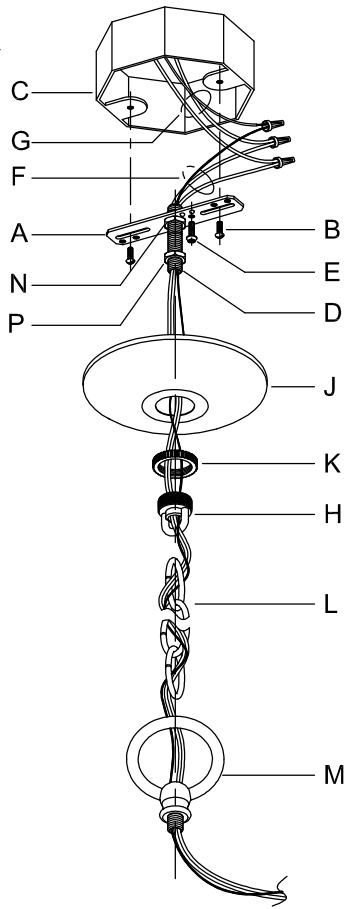

CAUTION: Read instructions carefully and turn electricity off at main circuit breaker panel before beginning installation.

550025

WARNING - If any Special Control Devices are used with this Fixture, Follow the Instructions Carefully to assure full compliance with N.E.C. requirements. If there are any questions, contact a Qualified Electrical Contractor.

CANOPY MOUNTING & WIRE CONNECTION ASSEMBLY STEPS:

1. D,E → A
2. B,A → C
3. N,P,H → D
4. P → H (TO LOCK) (À VERROUILLER) (APRETAR)
5. L → M
6. J,K → L
7. L → H
8. F → L,K,J,H,D
9. F → G
10. J,K → H

ADJUST HEIGHT WITH "D"
 N → A (TO LOCK)
 RÉGLEZ LA HAUTEUR AVEC "D"
 N → A (À VERROUILLER)
 AJUSTA LA ALTURA CON "D"
 N → A (APRETAR)

FIXTURE ASSEMBLY STEPS:

1. R → Q
2. T,U → V

B, C, G & R
 (NOT FURNISHED)
 (NON FOURNIE)
 (NO INCLUIDA)

Instructions d'Assemblage et Installation

MISE EN GARDE: Lire les instructions avec soin et couper le courant au disjoncteur central avant de commencer l'installation.