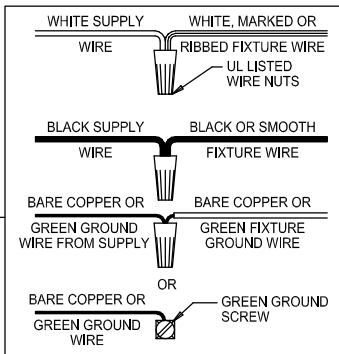

CAUTION: Read instructions carefully and turn electricity off at main circuit breaker panel before beginning installation.

550025

*****

WARNING - If any Special Control Devices are used with this Fixture, Follow the Instructions Carefully to assure full compliance with N.E.C. requirements. If there are any questions, contact a Qualified Electrical Contractor.

WARNING - This product contains chemicals known to the State of California to cause cancer, birth defects and /or other reproductive harm. Thoroughly wash hands after installing, handling, cleaning, or otherwise touching this product.
CAUTION - All glass is fragile, use care when handling Glass component(s) and or Lamp(s).

*****

CANOPY MOUNTING & WIRE CONNECTION ASSEMBLY STEPS:

1. D,E → A
2. B,A → C
3. N,P,H → D
4. P → H (TO LOCK) (À VERROUILLER) (APRETAR)
5. L → M
6. J,K → L
7. L → H
8. F → L,K,J,H,D
9. F → G
10. J,K → H

ADJUST HEIGHT WITH "D"
N → A (TO LOCK)
RÉGLEZ LA HAUTEUR AVEC "D"
N → A (À VERROUILLER)
AJUSTA LA ALTURA CON "D"
N → A (APRETAR)