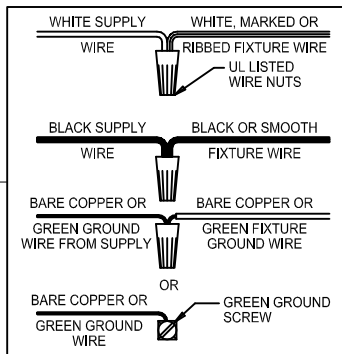

Assembly & Installation Instructions

CAUTION: Read instructions carefully and turn electricity off at main circuit breaker panel before beginning installation.

350029

*****
WARNING - If any Special Control Devices are used with this Fixture, Follow the Instructions Carefully to assure full compliance with N.E.C. requirements. If there are any questions, contact a Qualified Electrical Contractor.

WARNING - This product contains chemicals known to the State of California to cause cancer, birth defects and /or other reproductive harm. Thoroughly wash hands after installing, handling, cleaning, or otherwise touching this product.

CAUTION - All glass is fragile, use care when handling Glass component(s) and or Lamp(s).
*****

ASSEMBLY STEPS:

PASOS PARA ENSAMBLAR:

MODE D'ASSEMBLAGE:

1. T,U → S
2. B,S → C
3. CC,DD,V → T (TO LOCK) (APRETAR) (À VERROUILLER)
4. DD → V
5. F → BB,Z
6. BB → AA
7. W → Z
8. Y,X → W
9. W → V
10. F → W,Y,X,V,T
11. F → G
12. X,Y → V
13. M,L → P
14. K → P
15. Q,N → R

ADJUST HEIGHT WITH "T"
CC → S (TO LOCK)

AJUSTA LA ALTURA CON "T"
CC → S (APRETAR)

RÉGLEZ LA HAUTEUR AVEC "T"
CC → S (À VERROUILLER)